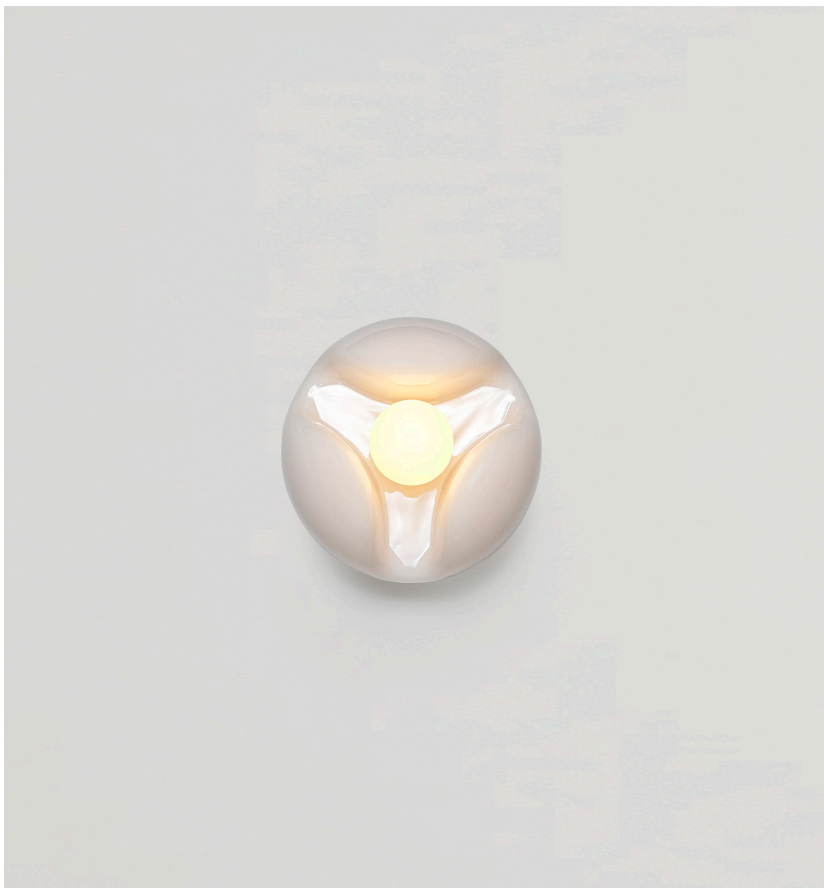

The Elara collection embodies organic forms with sculptural elegance. The fluid shell-like shape of the shade evokes a sense of motion and natural beauty, while its soft, glossy surface reflects a modern sensibility.

A glossy, solid cast resin petal serves as the shade to the central, glowing sphere. Requires a G9 bulb for re-lamping.

Materials Shown

Glossy Opal Glass and Plated Brass

Dimensions

Height: 7-1/2" (191mm)

Width: 7-1/2" (191mm)

Depth: 5-3/8" (136mm)

HOST

on Howard

Weight

5 lbs

Socket

G9 X 1