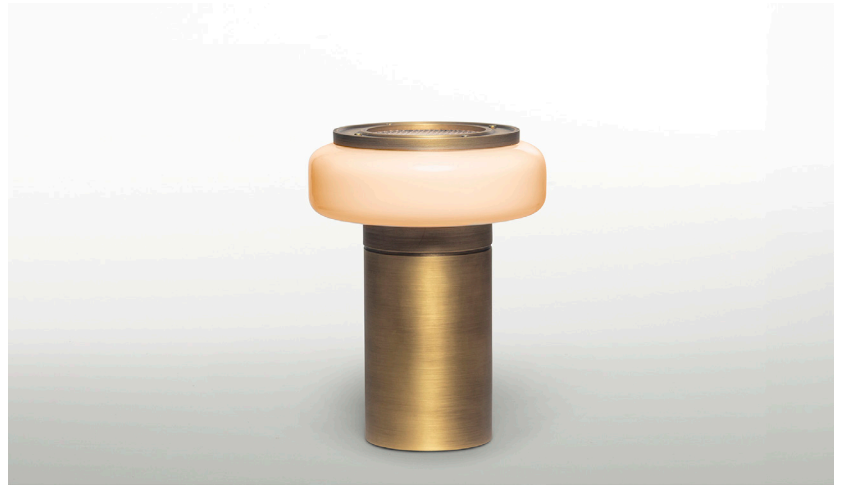

Astor Table Lamp

Design Firm

AvroKO

Country Of Origin

Canada

Description

The Astor Table Lamp is part of the Brightliner collection, which draws its inspiration from NYC's iconic subway cars aiming to transport visitors in a functional yet sophisticated way. Harkening back to NYC's most elegant eras, the items in the Brightliner collection feature iconic silhouettes and sleek curves. With nods to Manhattan's vibrant energy, each piece embodies a unique sense of thrill.

The Astor Table Lamp showcases a solid brass cylinder base that holds up a classic round form comprised of two types of cast glass with a portal-style metal trim detail. The outer ring is milk glass and the inner disc is a textured translucent clear glass. The inner ring is held in place with decorative brass ring. The fixture has a prismatic diffuser with a dim-to-warm internal LED component operated with an elegant touch button hidden inside the base of the stem. Suitable for indoor locations only.

Materials Shown

Glossy Opal Glass and Plated Brushed Brass

Dimensions

Height: 7-1/2" (191mm)

Width: 6" (152mm)

Depth: 6" (152mm)

Weight

4 lbs